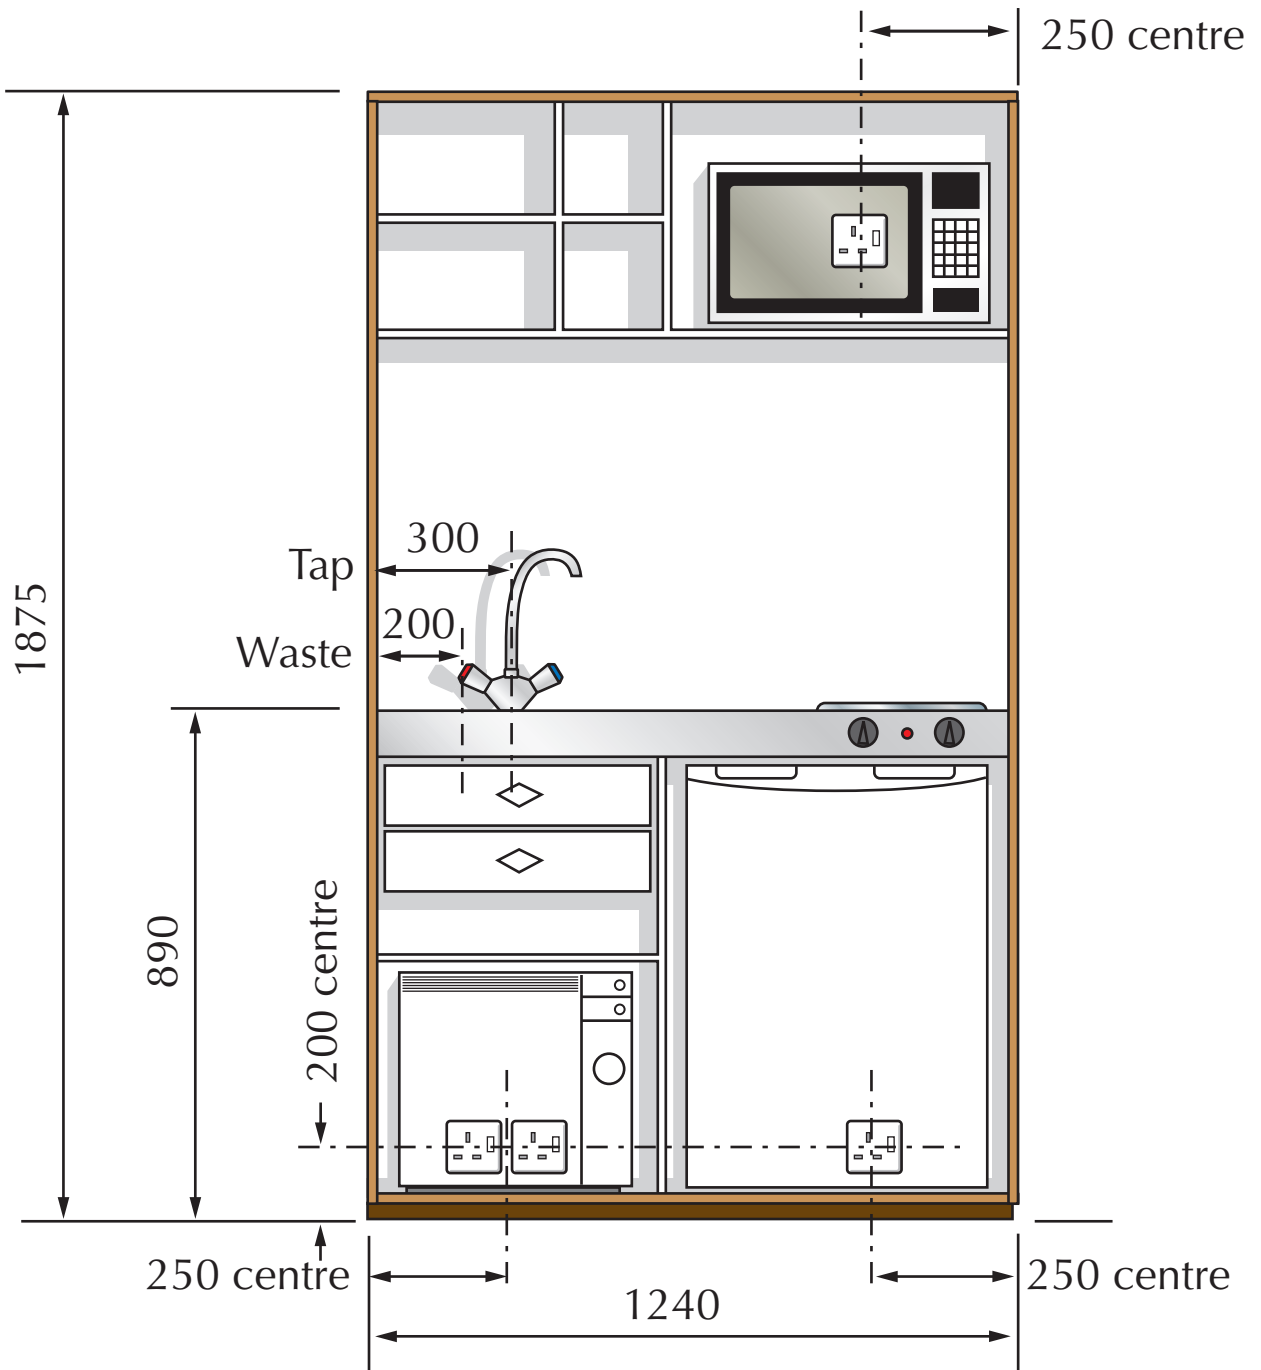

First Fix: PK

Left hand bowl - as drawn
Right hand bowl - opposite

Electrical Consumption All appliances fitted with 13amp plugs with 1.2 metre flex

DOUBLE SOCKET

Refrigerator: 140W Dishwasher: 200W

SINGLE SOCKET

Microwave with grill: 850W

SINGLE SOCKET

Hob: 3kW

All dimensions in mm

The big name in small Kitchens

Tel: 01727 884500 email: enquiries@spacesavers.co.uk www.spacesavers.co.uk